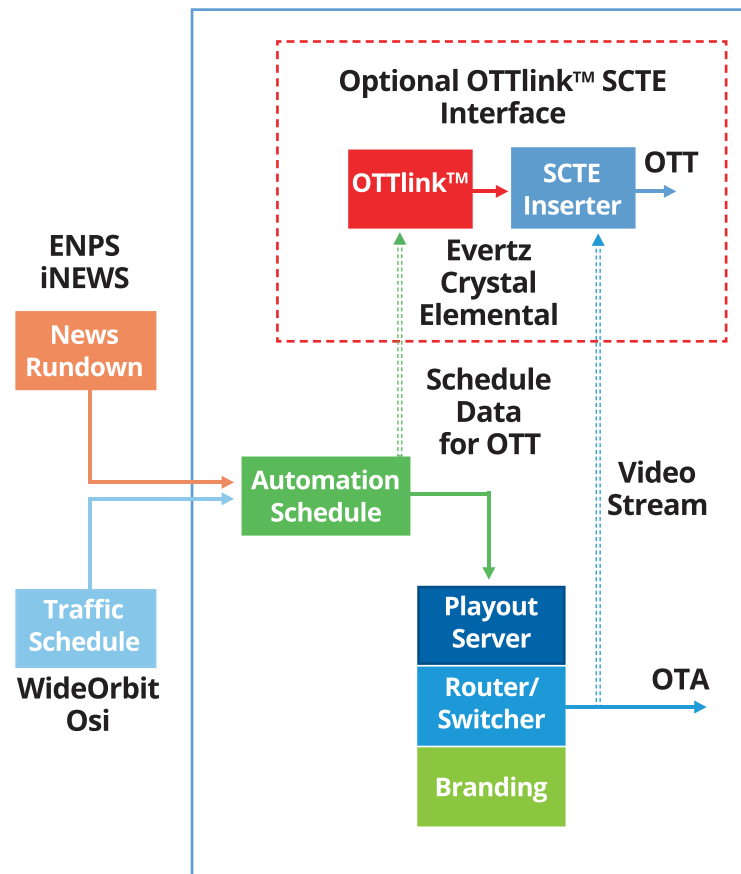

Features:

- Simplifies automated 24-hr news channel operations, that doesn't require a full production team.
- Support for live news, weather cut-ins, commercial breaks and all functions needed for a live news environment.
- Maximize news content – Allows for re-use of content from Live Newscasts for new revenue opportunities.
- User Access Privileges for web-based playlist viewing or editing.

NewsWheel Integration:

MOS Interface to Newsroom Control Systems

- Fully compatible with major news systems
- Real-time reporting of rundown content status

Traffic Integration

Takes traffic schedules and automatically inserts news stories when producers activate the News Rundowns, for a combined playlist view for operators.

Dynamic Ad Insertion

Interface with Crispin's OTTlink™ to maximize available news content by reaching viewers outside of traditional OTA viewing areas.